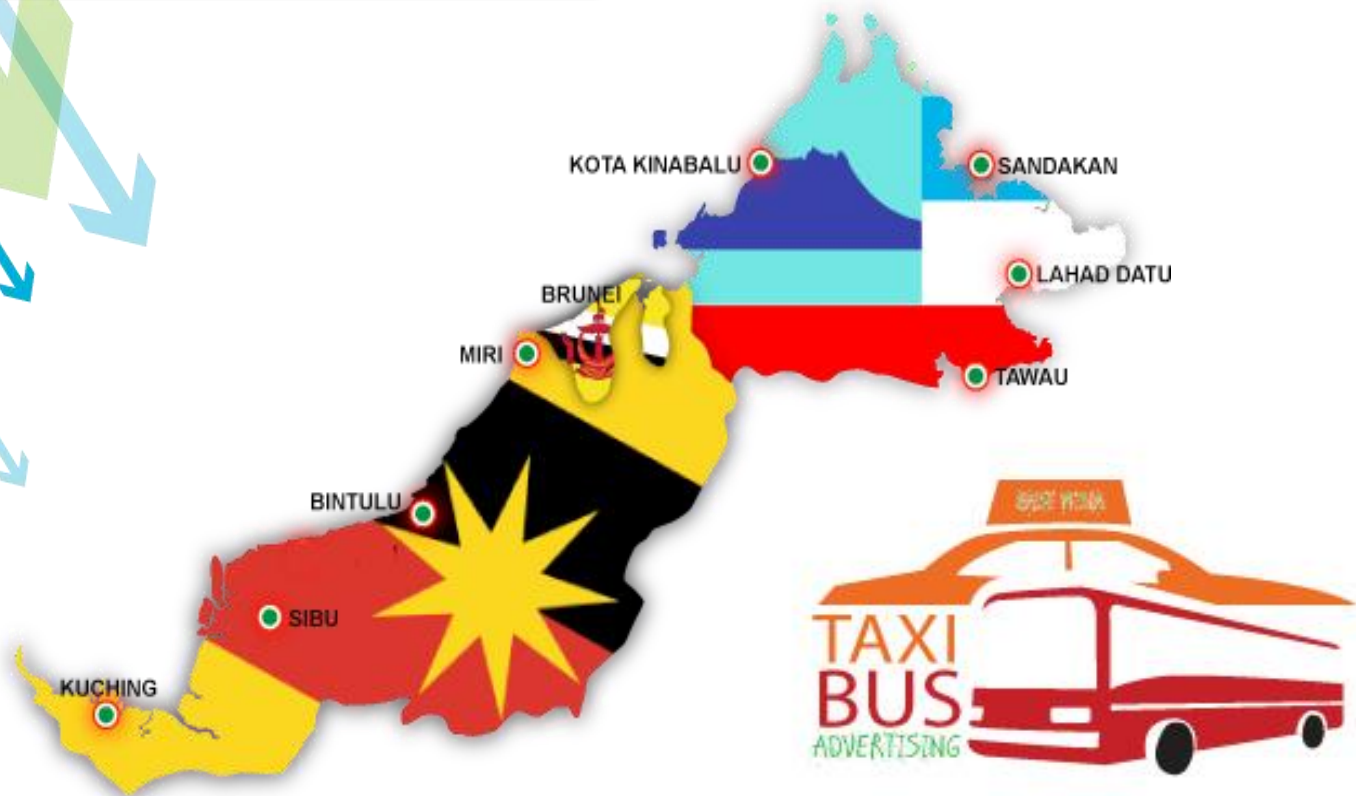

Outdoor Advertising

Your gateway to connect East Malaysia & Brunei

D&C
Sabah · Sarawak · Brunei · Media

D&C Marketing Sdn Bhd (321673-K)
99B Jalan SS 21/1A, Damansara Utama,
47400 Petaling Jaya, Selangor Darul Ehsan.
Tel: 03-7729 3878 Fax: 03-7727 3761

Taxi & Bus Advertising 2016

Company Introduction

About

DMDC is a well established media representative organization which comprises of two companies, DM Communications and D&C Marketing Sdn Bhd. DM Communications was established in 13th Dec 1989 with core business focusing on media management and specialize in developing and marketing of advertising sales. D&C Marketing began operation in 27th Oct 1994 to handle the first established English newspaper in Sabah.

Outdoor Advertising

Your gateway to connect East Malaysia & Brunei

Taxi Advertising

Proposal Per Location

Kuching and K.Kinablu Taxi Wrap

Outdoor Advertising

Your gateway to connect East Malaysia & Brunei

Bus Advertising

KK - City Bus

No .	Route No.	Origin	Route Details	Destination
01	01	Main Bus Terminal	Within City Area	Main Bus Terminal
02	02	Main Bus Terminal	Main Bus Terminal – Jln Tun Fuad – Sisuran – Segama – Jln Tg Lipat – Jln Tun Fuad - Sepanggar (23km)	Sepanggar